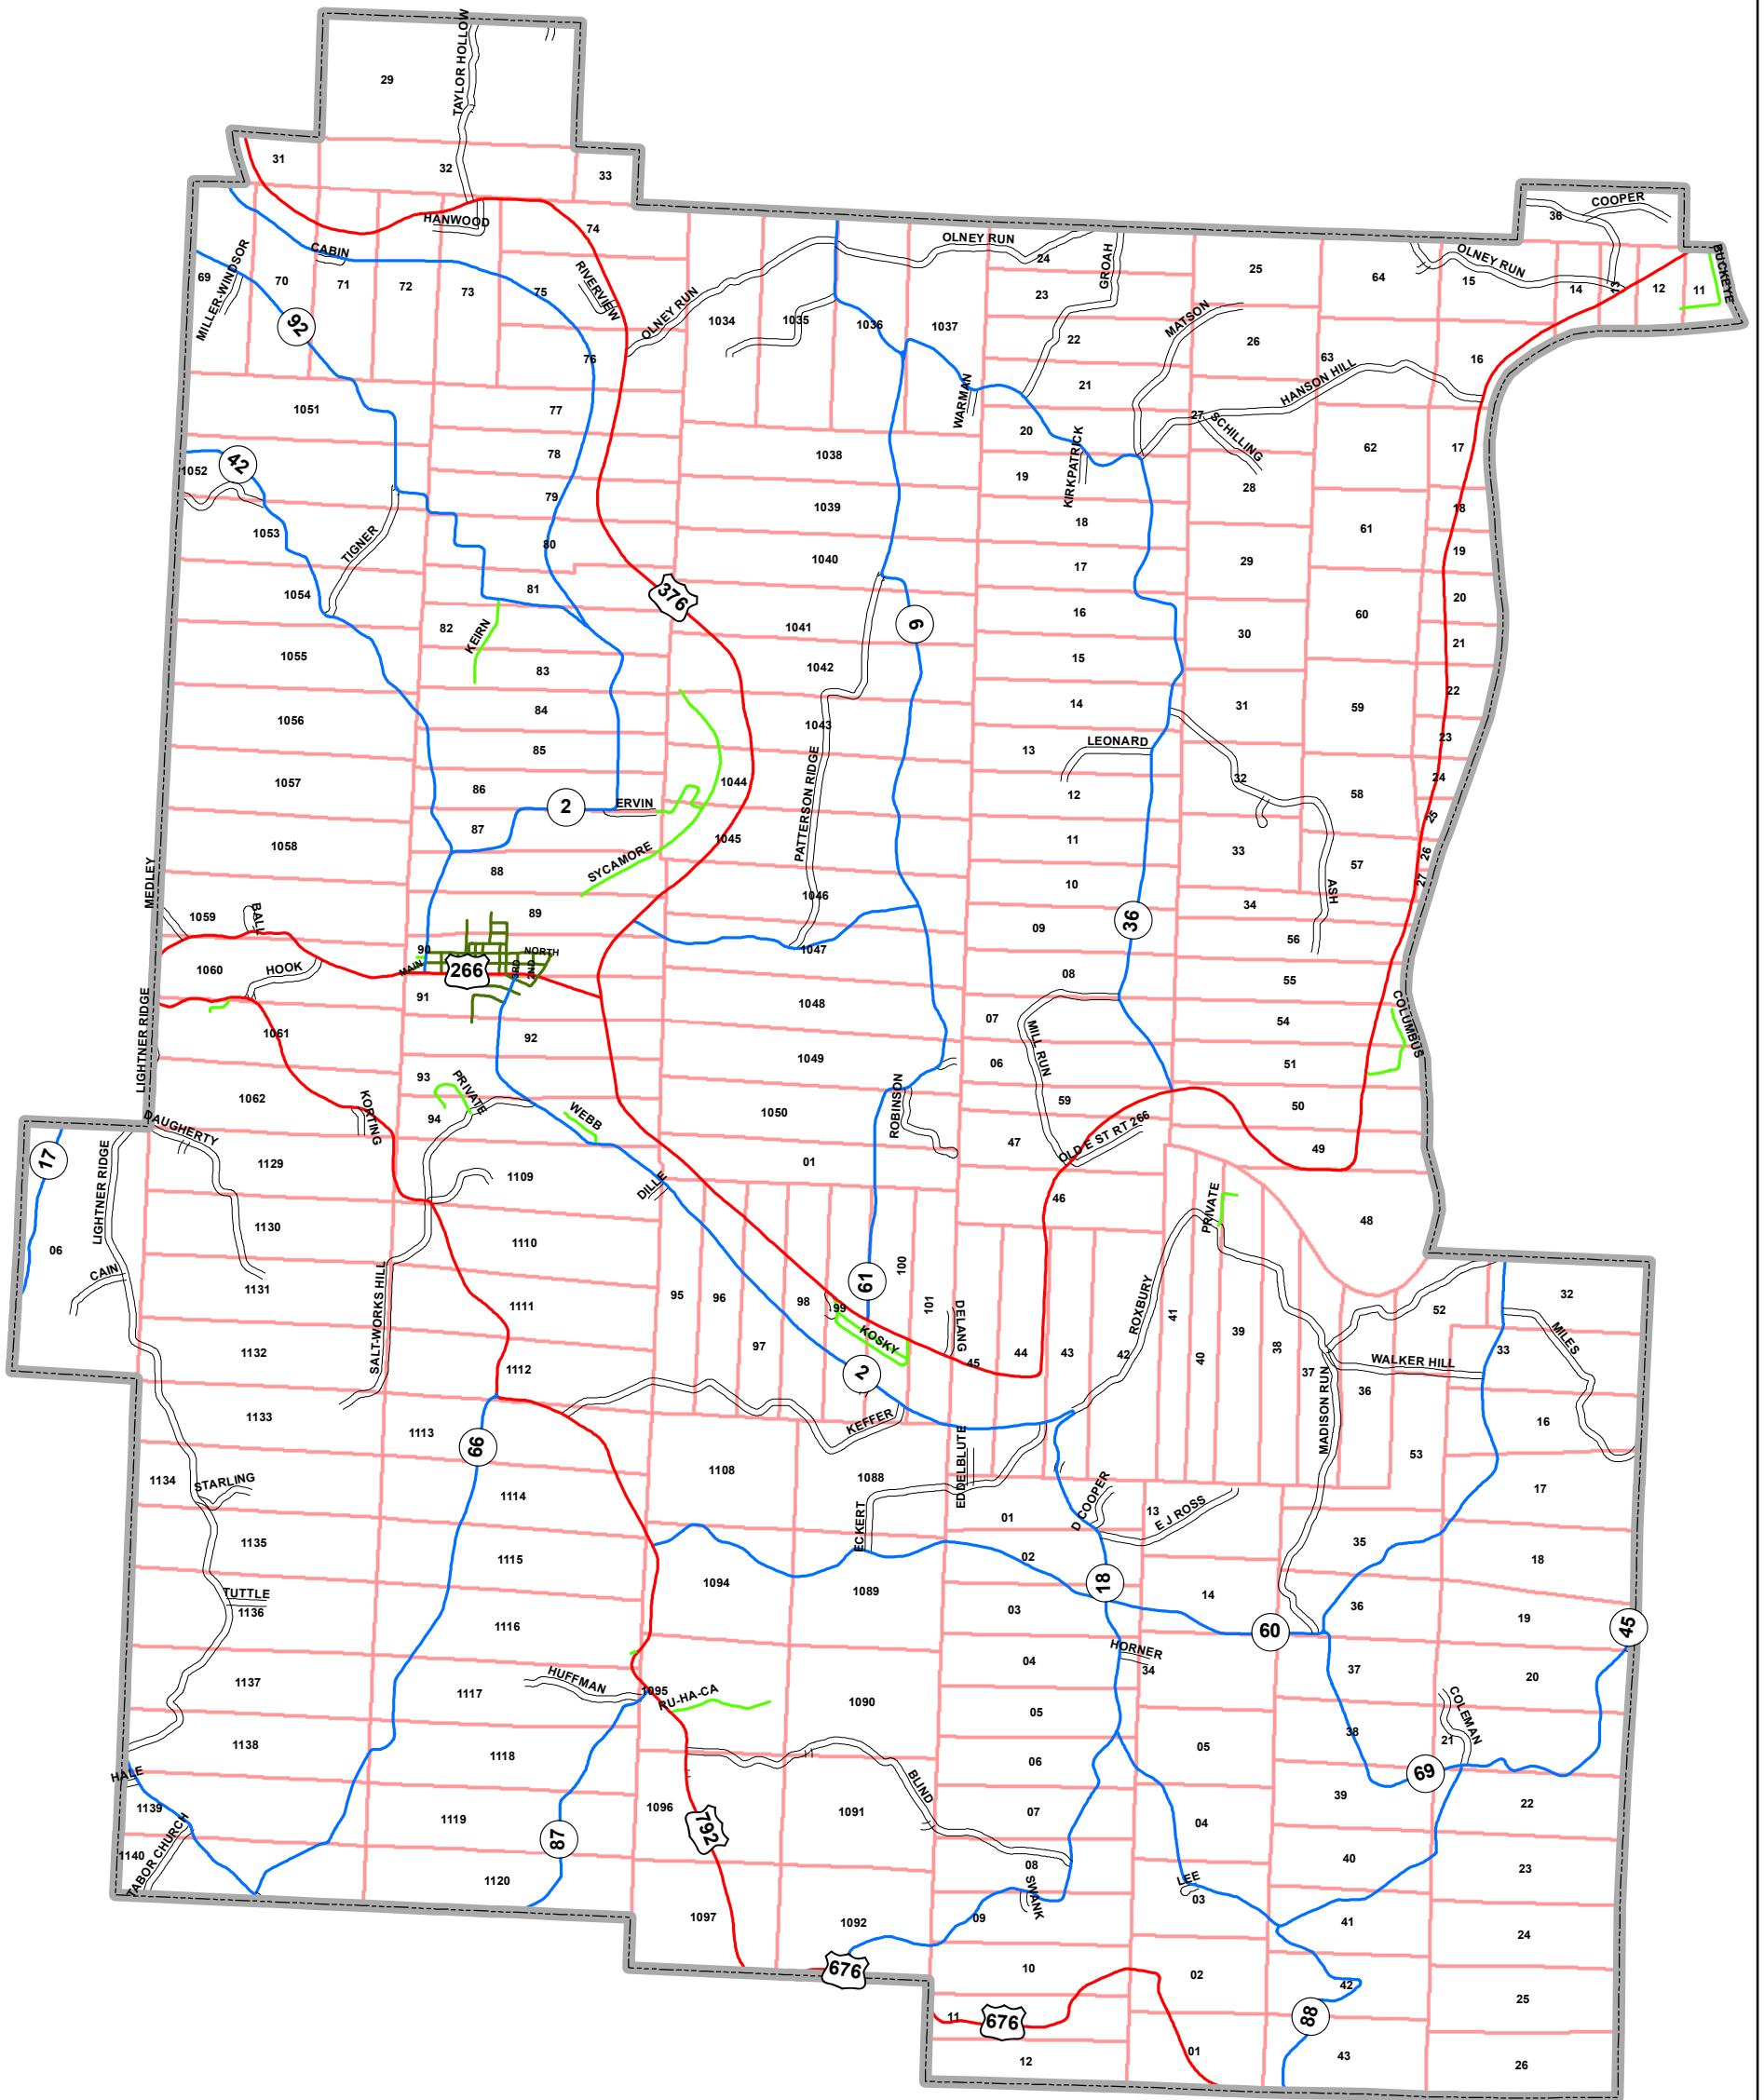

# WINDSOR TOWNSHIP

Road Types	
<span style="color: blue;">—</span>	County Highway
<span style="color: green;">—</span>	Municipal Road
<span style="color: lightgreen;">—</span>	Private Driveway
<span style="color: red;">—</span>	State Highway
<span style="color: black;">—</span>	Township Road